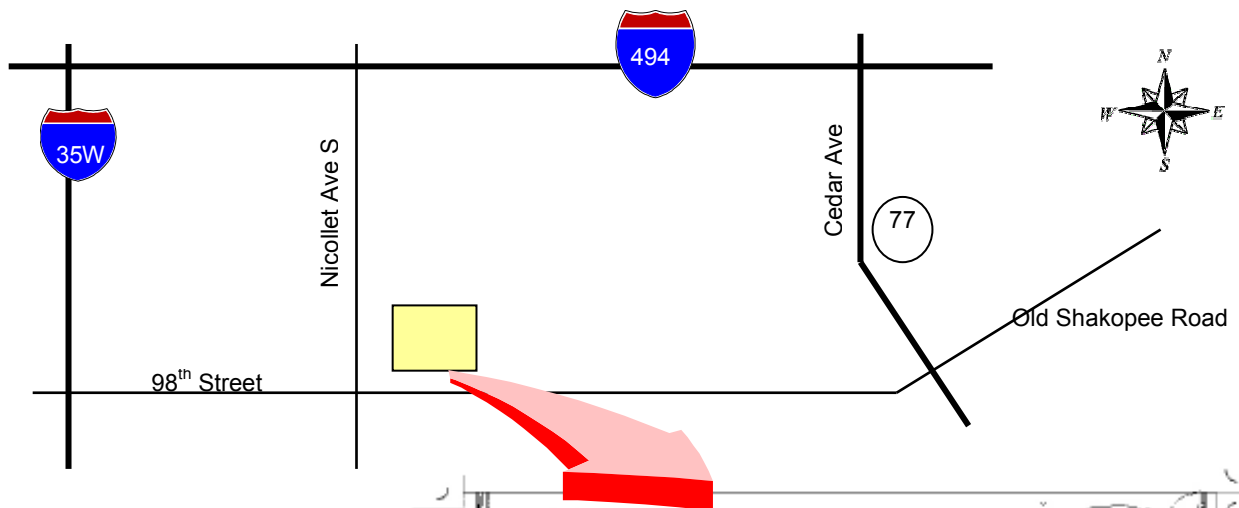

DIRECTIONS TO KENNEDY HIGH SCHOOL / KENNEDY ACTIVITY CENTER

- From Highway 35W: exit at 98th Street. Head east on 98th Street for 0.6 miles to Nicollet Ave South.
- From Cedar Ave / County 77: exit at Old Shakopee Road. Head west on Old Shakopee Road (which turns into 98th Street) for 1.8 miles to Nicollet Ave.
- From Highway 494: exit at Nicollet Ave. Head south on Nicollet Ave. for 2.5 miles to 98th Street.